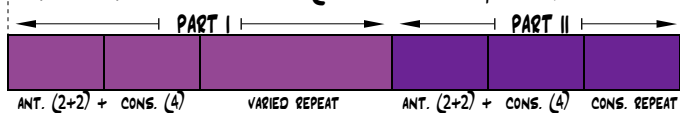

BEETHOVEN: TRIO IN B-FLAT MAJOR, OP. 97 ('ARCHDUKE')

BY LORENZO MITCHELL
(207) 374-5391 • mitchellmusicmap.com
RENDERED BY PATRICK HARRIS

SONATA FORM

ALLEGRO MODERATO
(MODERATELY FAST)
COMMON-TIME B-FLAT MAJOR

SCHERZO

ALLEGRO
(FAST)
3/4 B-FLAT MAJOR

THEME & VARIATIONS

ANDANTE CONTABILE MA PERÒ CON MOTO
(WALKING TEMPO, SINGLY BUT WITH MOTION)
3/4 D MAJOR (MAJOR MEDIANT)

THEME PHRASE STRUCTURE (DETAILED ENLARGEMENT)

RONDO

ALLEGRO MODERATO
(MODERATELY FAST)
2/4 B-FLAT MAJOR