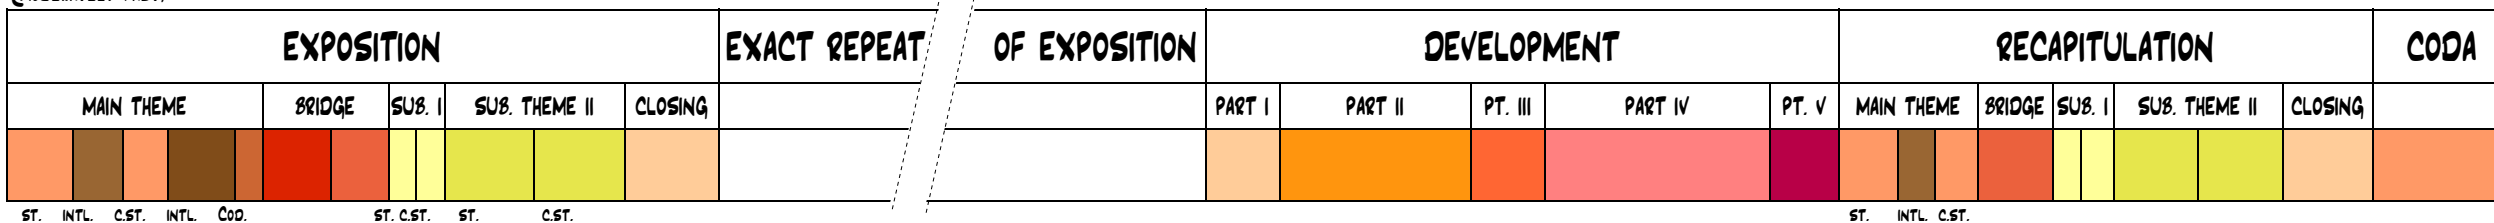

BEETHOVEN: TRIO IN B-FLAT MAJOR, OP. 97 ('ARCHDUKE')

BY LORENZO MITCHELL
(207) 374-5391 • mitchellmusicmap.com
RENDERED BY PATRICK HARRIS

SONATA FORM

ALLEGRO MODERATO
(MODERATELY FAST)
COMMON-TIME B-FLAT MAJOR

SCHERZO

ALLEGRO
(FAST)
3/4 B-FLAT MAJOR

THEME & VARIATIONS

ANDANTE CONTABILE MA PERÒ CON MOTO
(WALKING TEMPO, SINGLY BUT WITH MOTION)
3/4 D MAJOR (MAJOR MEDIANT)

THEME PHRASE STRUCTURE (DETAILED ENLARGEMENT)

RONDO

ALLEGRO MODERATO
(MODERATELY FAST)
2/4 B-FLAT MAJOR